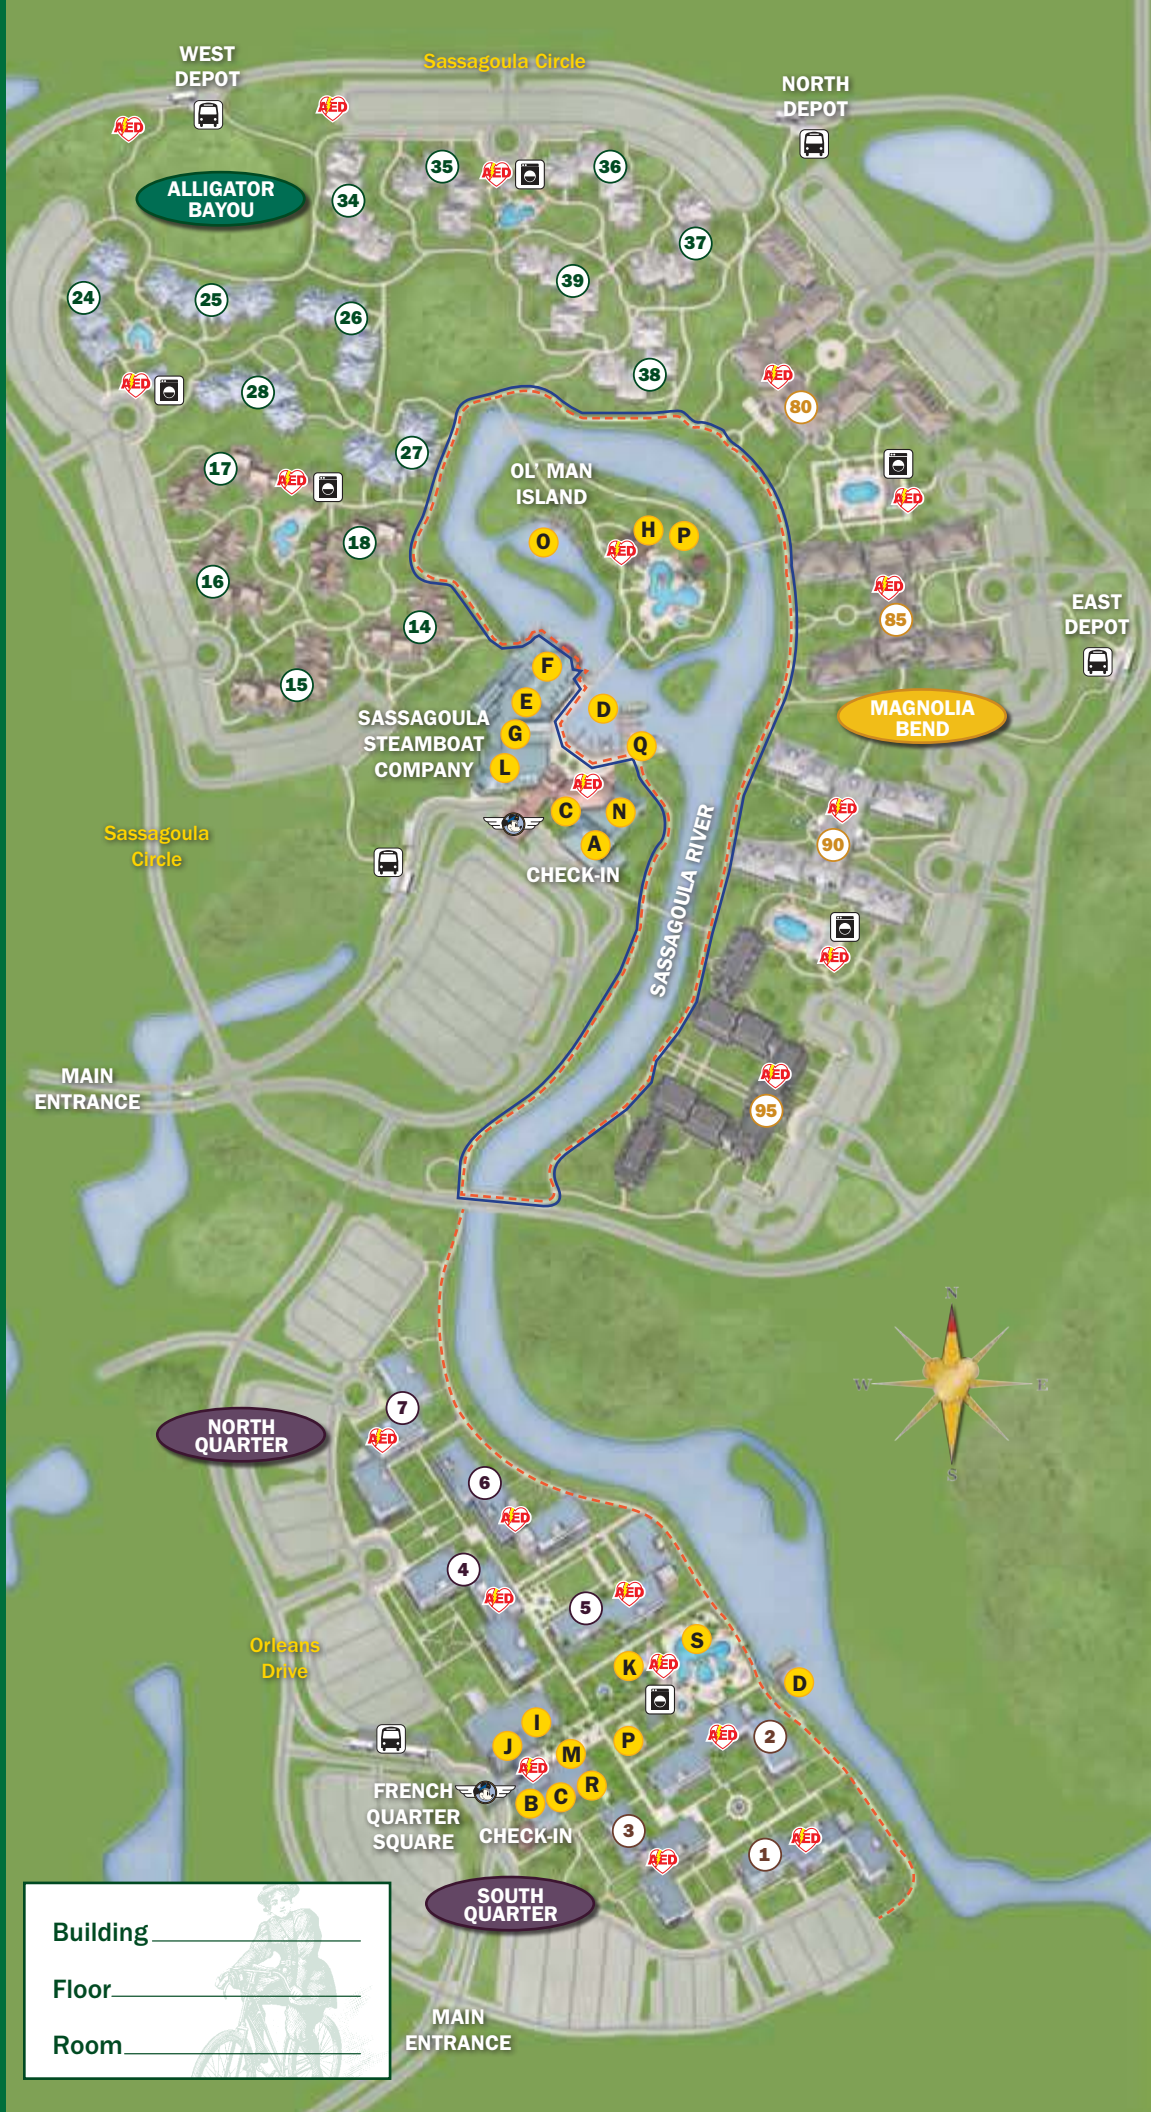

Building _____

Floor _____

Room _____