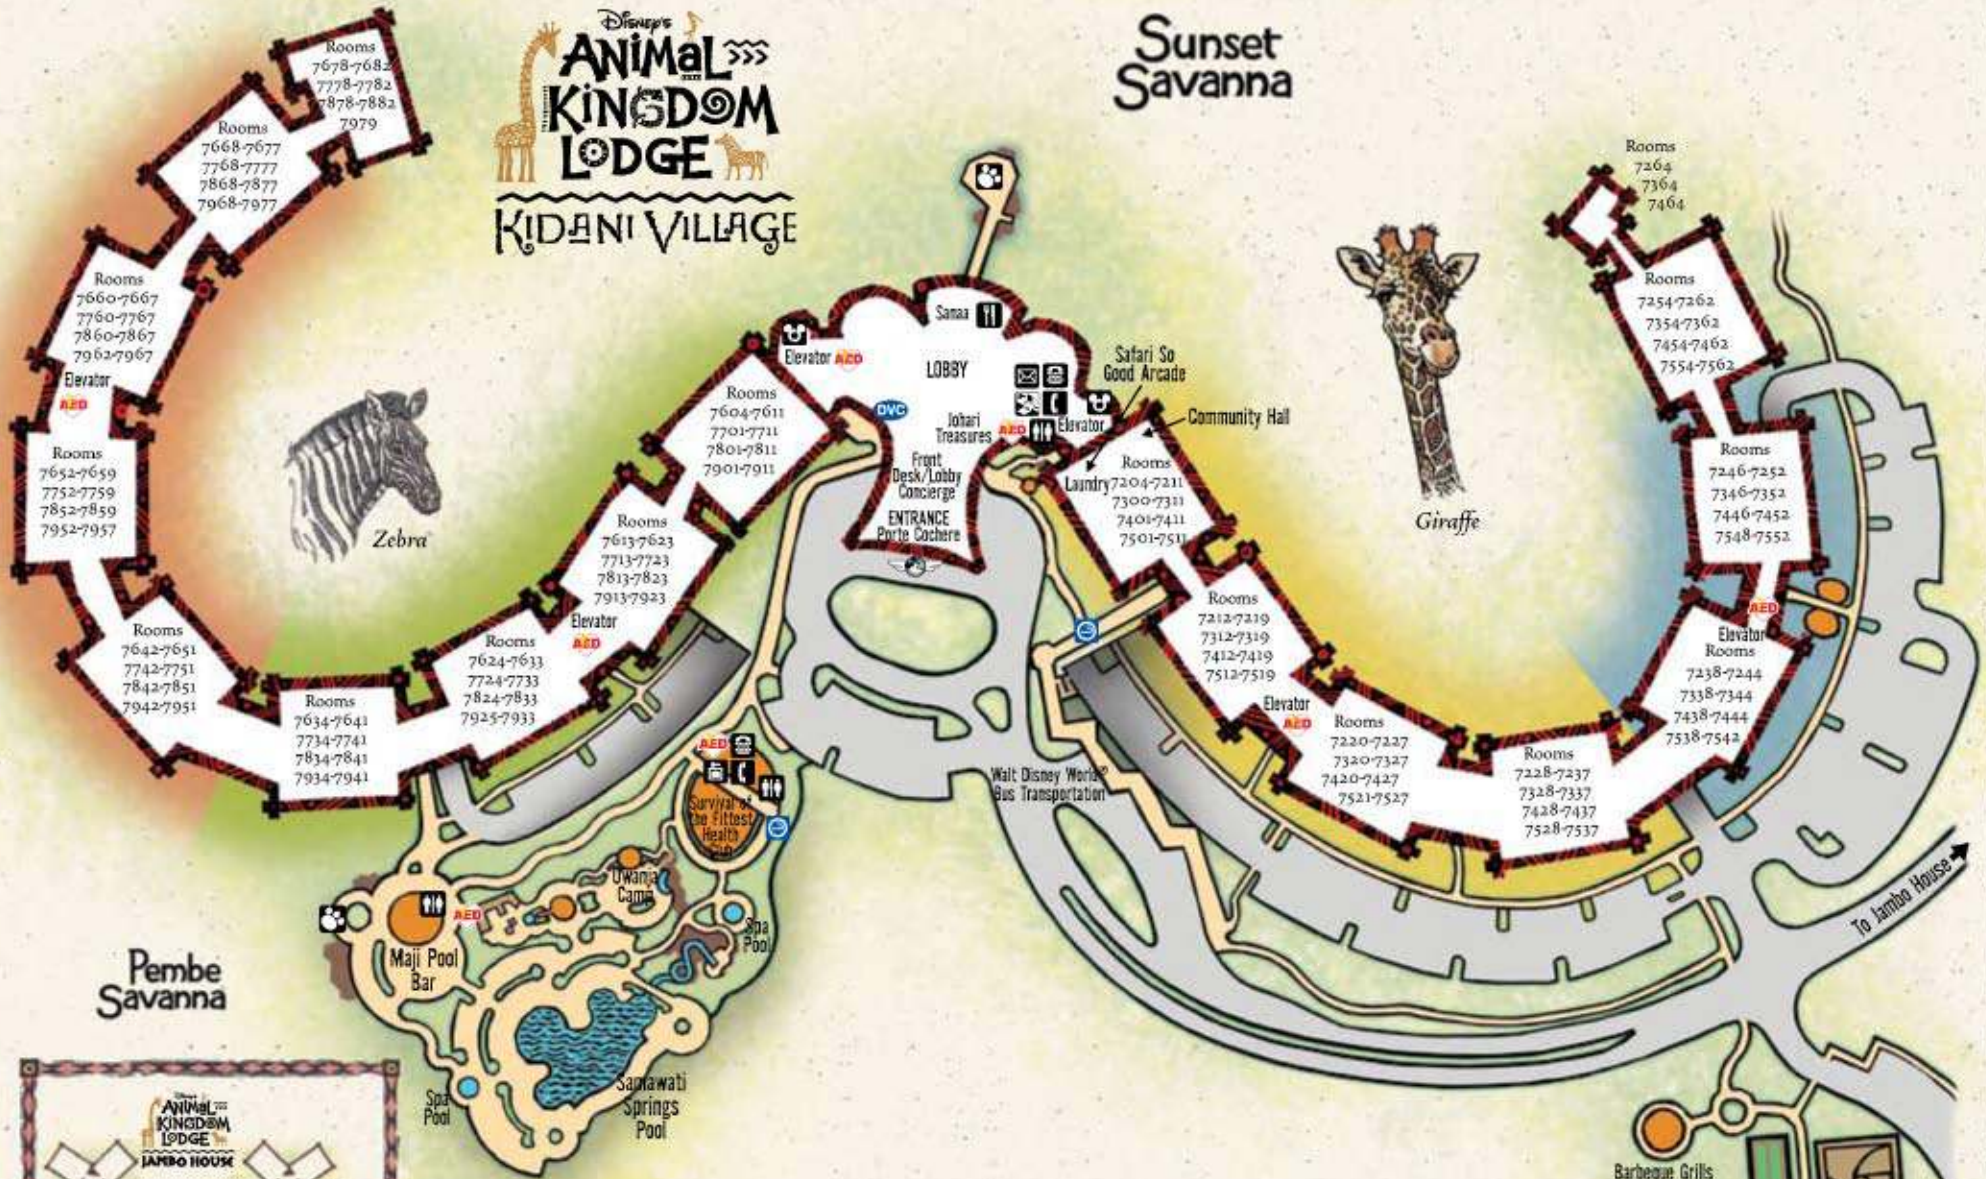

Disney's
ANIMAL KINGDOM LODGE
KIDANI VILLAGE

Sunset Savanna

Pembe Savanna

-  ATM
-  Locker Rentals
-  Mail Drop 2nd Floor Only
-  Dining
-  Restrooms
-  Telephone
-  Savanna Overlooks
-  Recycle Room
-  TTY Phone
-  Disney Vacation Club Information Center
-  Automated External Defibrillator
-  Disney's Magical Express Bus Stop
-  Designated Smoking Location

Travel map between Jambo House & Kidani Village:

- By Walking
- ↔ By Personal Vehicle

Bus Stop

Kidani Village

Jambo House

Dock/Loading Zone
(Non Guest Area)

If traveling between the two buildings by car, you must use the main roads.