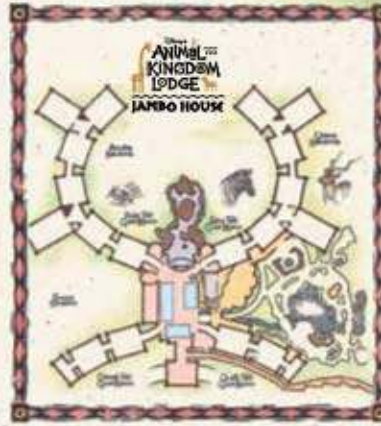

Disney's
ANIMAL KINGDOM LODGE
KIDANI VILLAGE

Sunset Savanna

Pembe Savanna

-  ATM
-  Locker Rentals
-  Mail Drop 2nd Floor Only
-  Dining
-  Restrooms
-  Telephone
-  Savanna Overlooks
-  Recycle Room
-  TTY Phone
-  Disney Vacation Club Information Center
-  Automated External Defibrillator
-  Disney's Magical Express Bus Stop
-  Designated Smoking Location