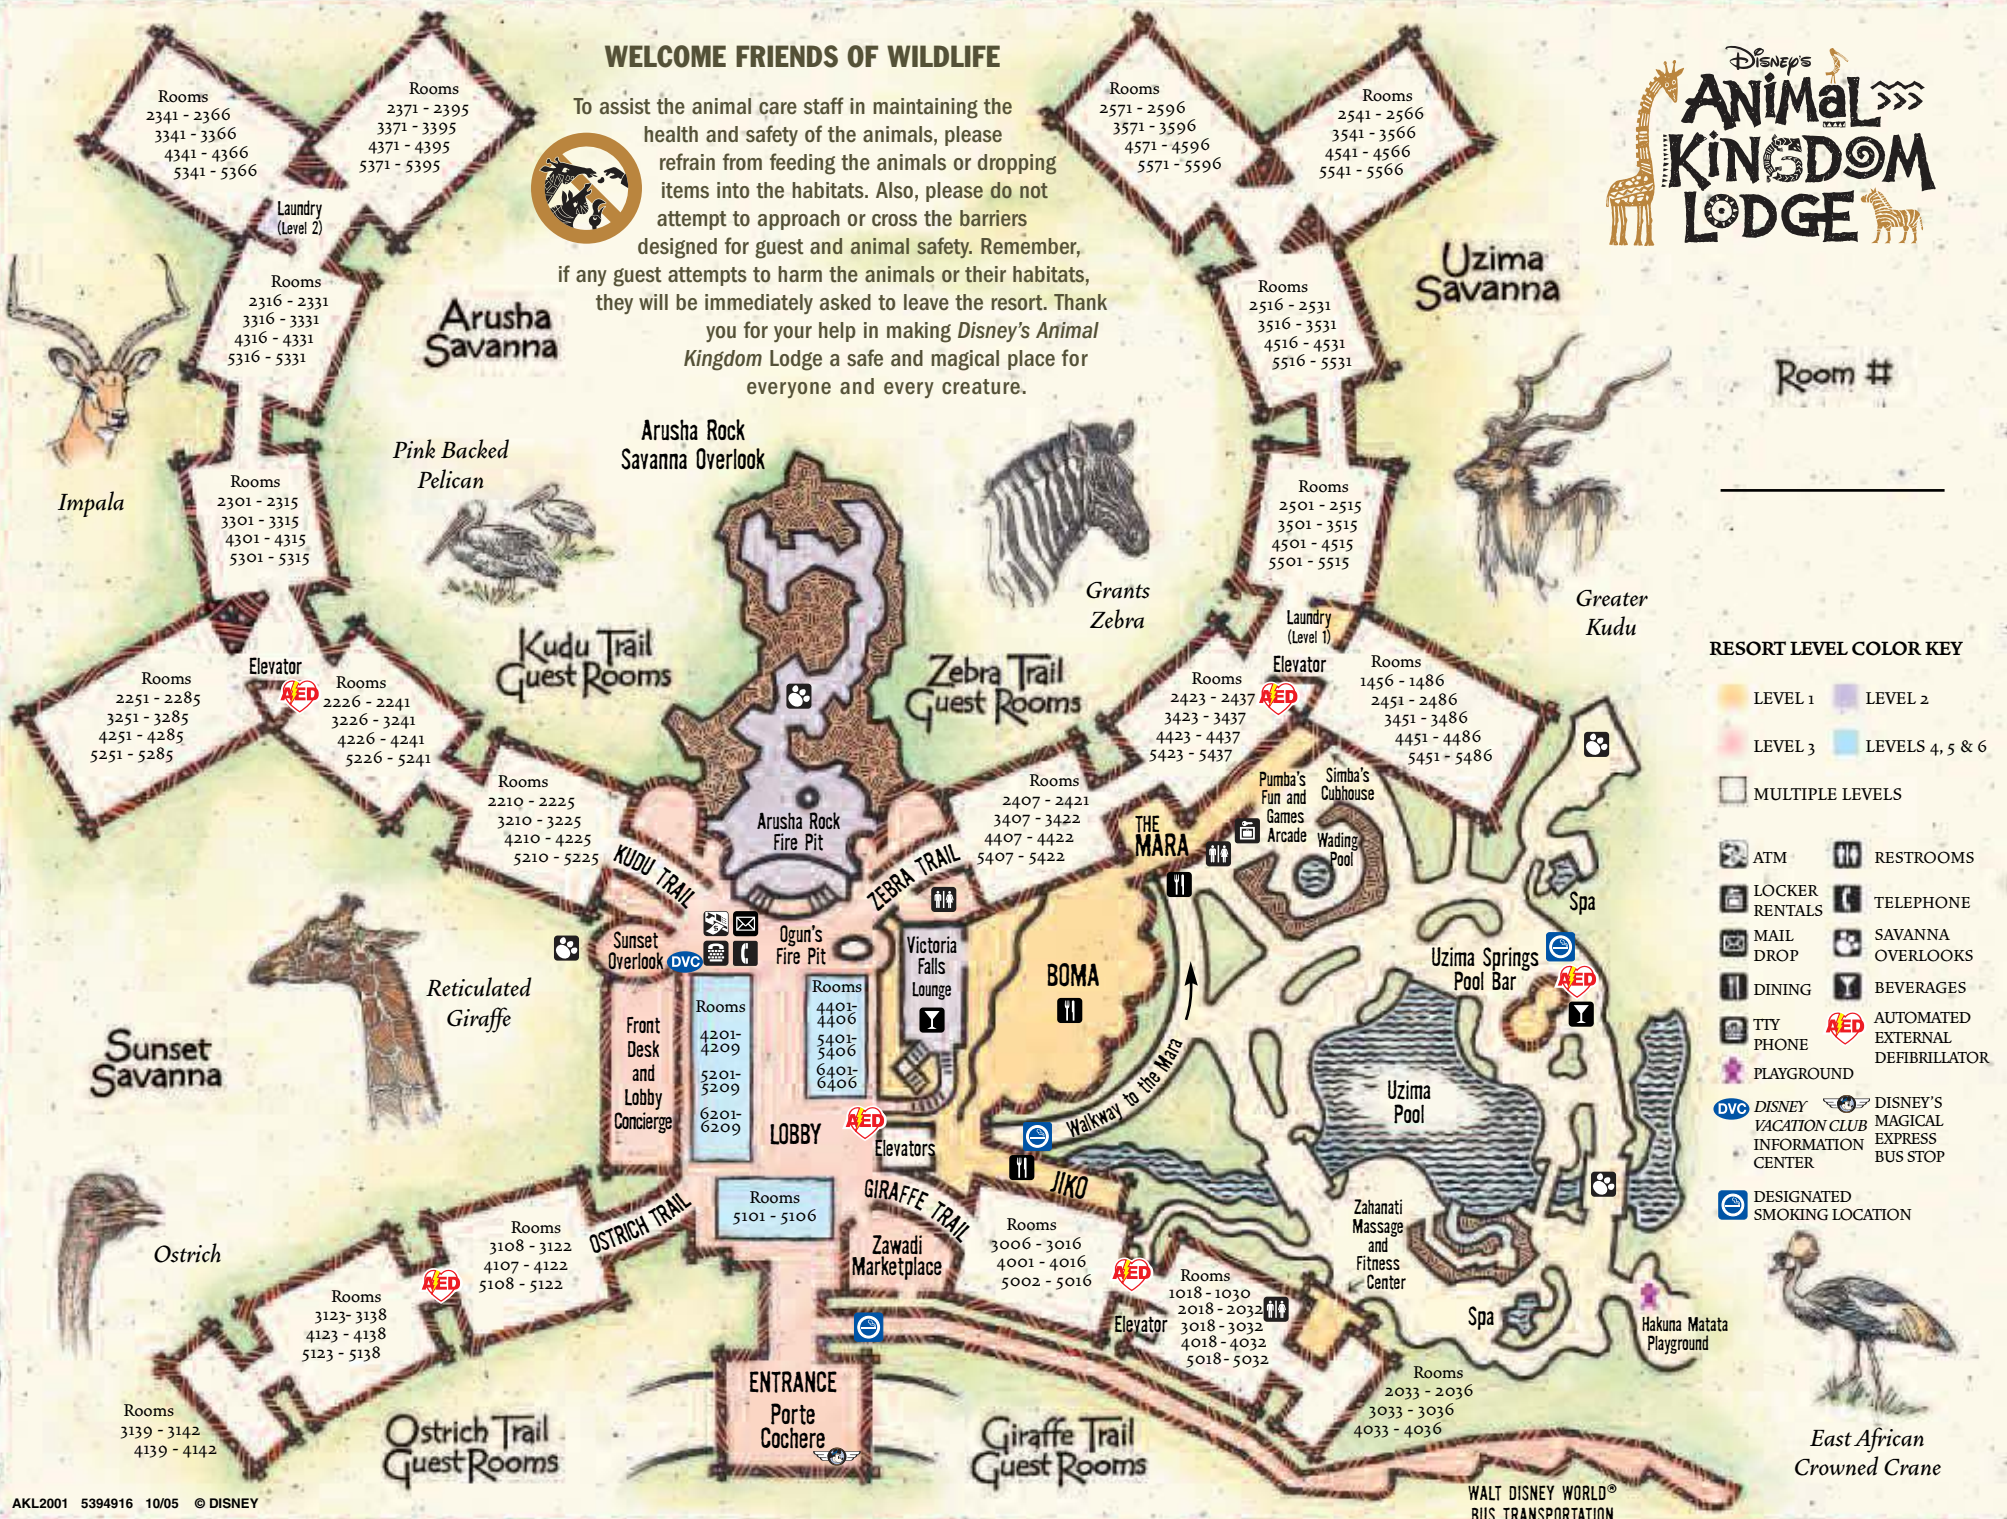

WELCOME FRIENDS OF WILDLIFE

To assist the animal care staff in maintaining the health and safety of the animals, please refrain from feeding the animals or dropping items into the habitats. Also, please do not attempt to approach or cross the barriers designed for guest and animal safety. Remember, if any guest attempts to harm the animals or their habitats, they will be immediately asked to leave the resort. Thank you for your help in making Disney's Animal Kingdom Lodge a safe and magical place for everyone and every creature.

Room #

RESORT LEVEL COLOR KEY

- LEVEL 1
- LEVEL 2
- LEVEL 3
- LEVELS 4, 5 & 6
- MULTIPLE LEVELS
- ATM
- RESTROOMS
- LOCKER RENTALS
- TELEPHONE
- MAIL DROP
- SAVANNA OVERLOOKS
- DINING
- BEVERAGES
- TTY PHONE
- AUTOMATED EXTERNAL DEFIBRILLATOR
- PLAYGROUND
- DISNEY VACATION CLUB INFORMATION CENTER
- DISNEY'S MAGICAL EXPRESS BUS STOP
- DESIGNATED SMOKING LOCATION