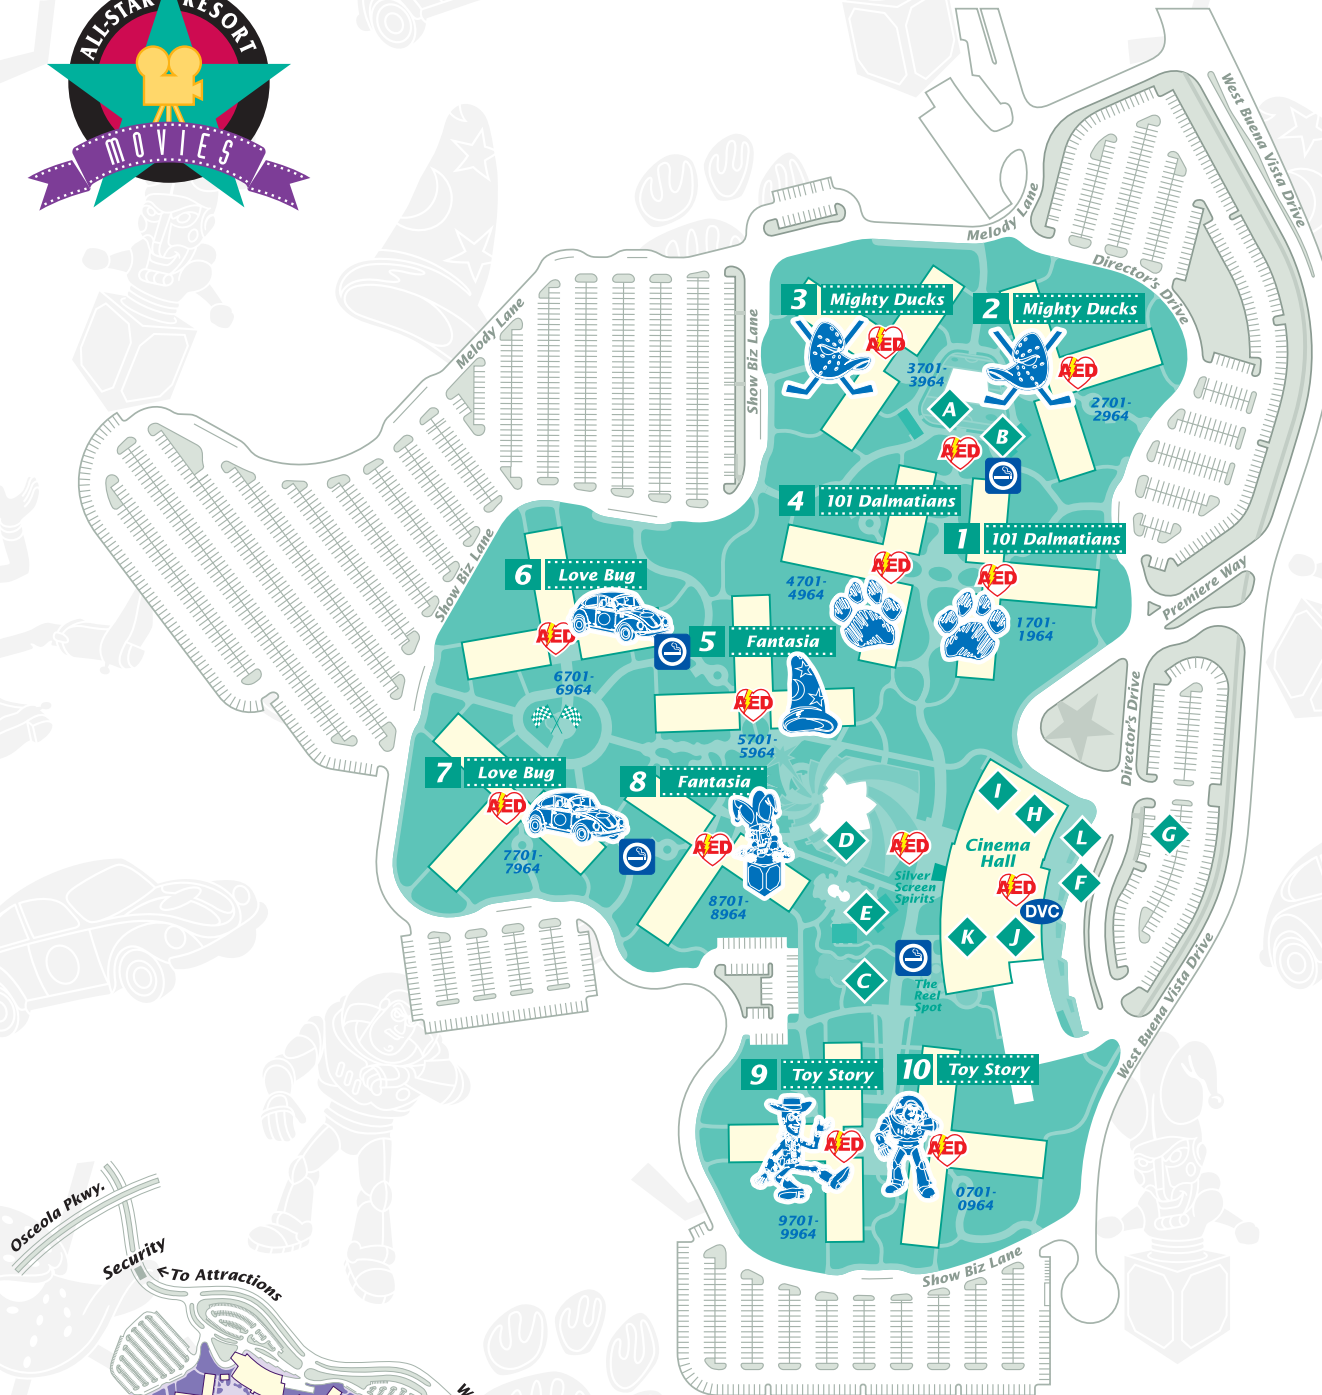

Room Number

Floor Number

Building Number

- A** Duck Pond Pool
- B** Guest Laundry and Restrooms
- C** Playground
- D** Fantasia Pool and Kiddie Pool
- E** Guest Laundry and Restrooms
- F** Walt Disney World Transportation Bus Stop
- G** Check-in Parking

- H** Check-in and Concierge
- I** Reel Fun Arcade
- J** Donald's Double Feature
- K** World Premier Food Court
- L** Disney's Magical Express Bus Stop
- DVC** Disney Vacation Club Information Center
- AED** Automated External Defibrillators
- Designated Smoking Location